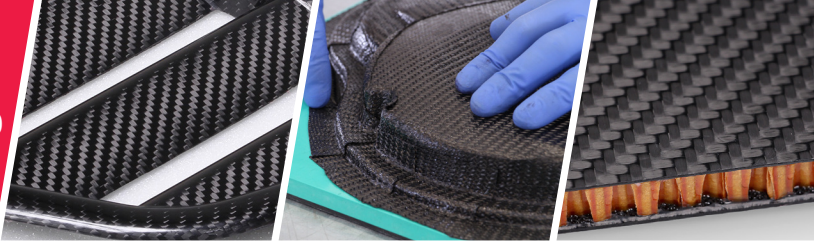

PREPREG TECHNOLOGY

XPREG® prepregs offer an unrivalled combination of industry-leading mechanical performance and cosmetic appearance at an unbeatable price-point. This is achieved by offering a streamlined portfolio of core products, produced in high volume using end-to-end UK manufacturing. XPREG® prepregs are supported by extensive mechanical data, fibre-level traceability and next-day availability on most lines.

PRICE LIST Q1 2022

Also available is a complete range of vacuum bagging equipment and consumables to ensure total compatibility and provide further single-source advantages.

COMPONENT PREPREGS

OVEN CURE

PRODUCT	ROLL LENGTH	PRICE PER SQUARE METRE						PRICE PER LINEAR METRE					
		Full Roll	25m	10m	5m	2m	1m	Full Roll	25m	10m	5m	2m	1m
XC110 Prepreg Carbon 3K 210g 2/2 Twill 1250mm	50lm	£30.70	£34.31	£36.12	£39.74	£43.34	£46.96	£38.38	£42.89	£45.15	£49.67	£54.18	£58.70
		35.72€	39.90€	42.00€	46.21€	50.40€	54.60€	44.65€	49.87€	52.50€	57.76€	63.00€	68.25€
XC110 Prepreg Carbon 12K 450g 2/2 Twill 1250mm	33lm	£38.08		£40.56	£44.76	£48.68	£52.72	£47.60		£50.70	£55.95	£60.85	£65.90
		44.28€		47.16€	52.05€	56.60€	61.28€	55.35€		58.95€	65.06€	70.75€	76.60€